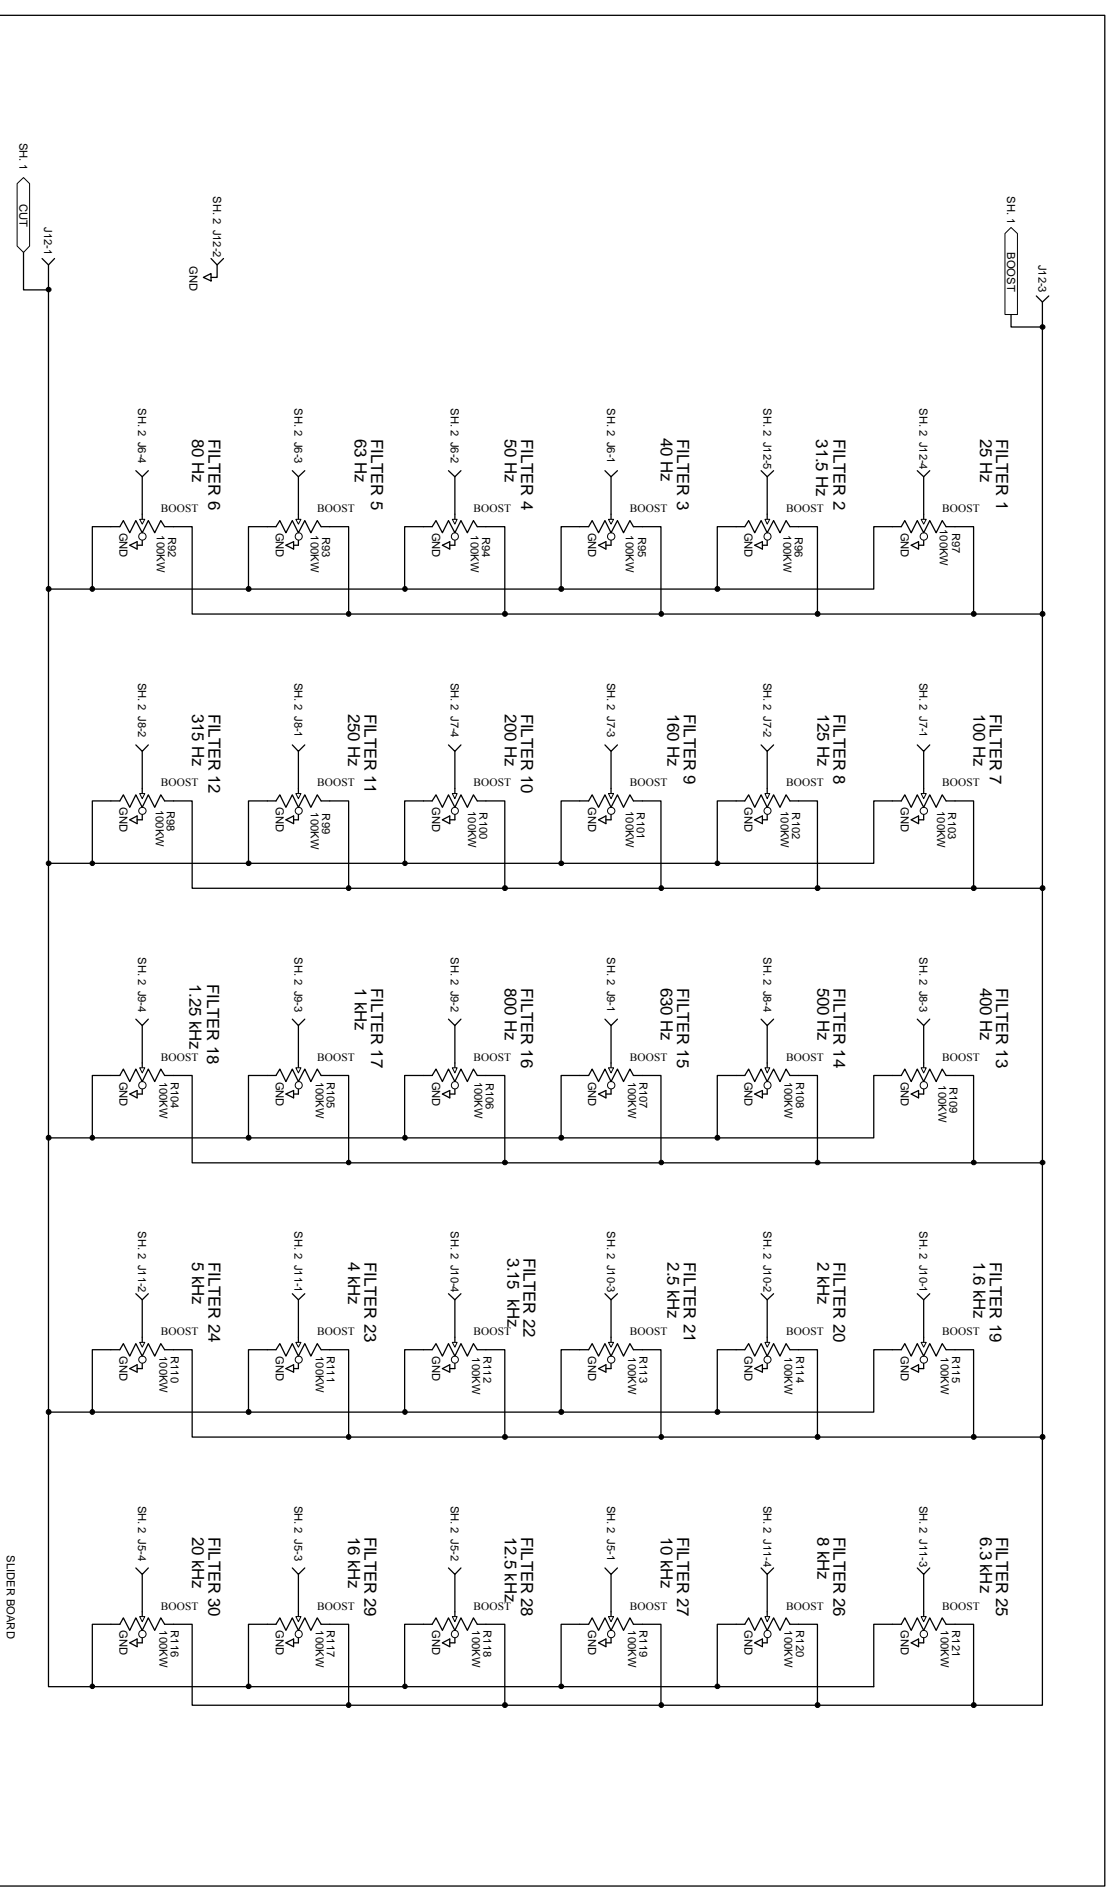

*ALL OTHER COMPONENTS ARE IDENTICAL

120V UNITS	220V UNITS
M1	M3
M2	M28
M29	

FILTERS
106254-2 SCH

23 AUG 2002

ACTION: IC 2829 W/S OPT-11
DRAWN BY: NEW SCB/7/3/SUN/98
CHECKED BY:

INOUT ME30B
SHEET 1 OF 3
106254

10802 47th Avenue West
Murrieta, CA 92575-5088

SH 1
CUT

J12-1

SH 2 J12-2
GND

SH 2 J6-4
BOOST
100KW

SH 2 J6-3
BOOST
100KW

SH 2 J6-2
BOOST
100KW

SH 2 J6-1
BOOST
100KW