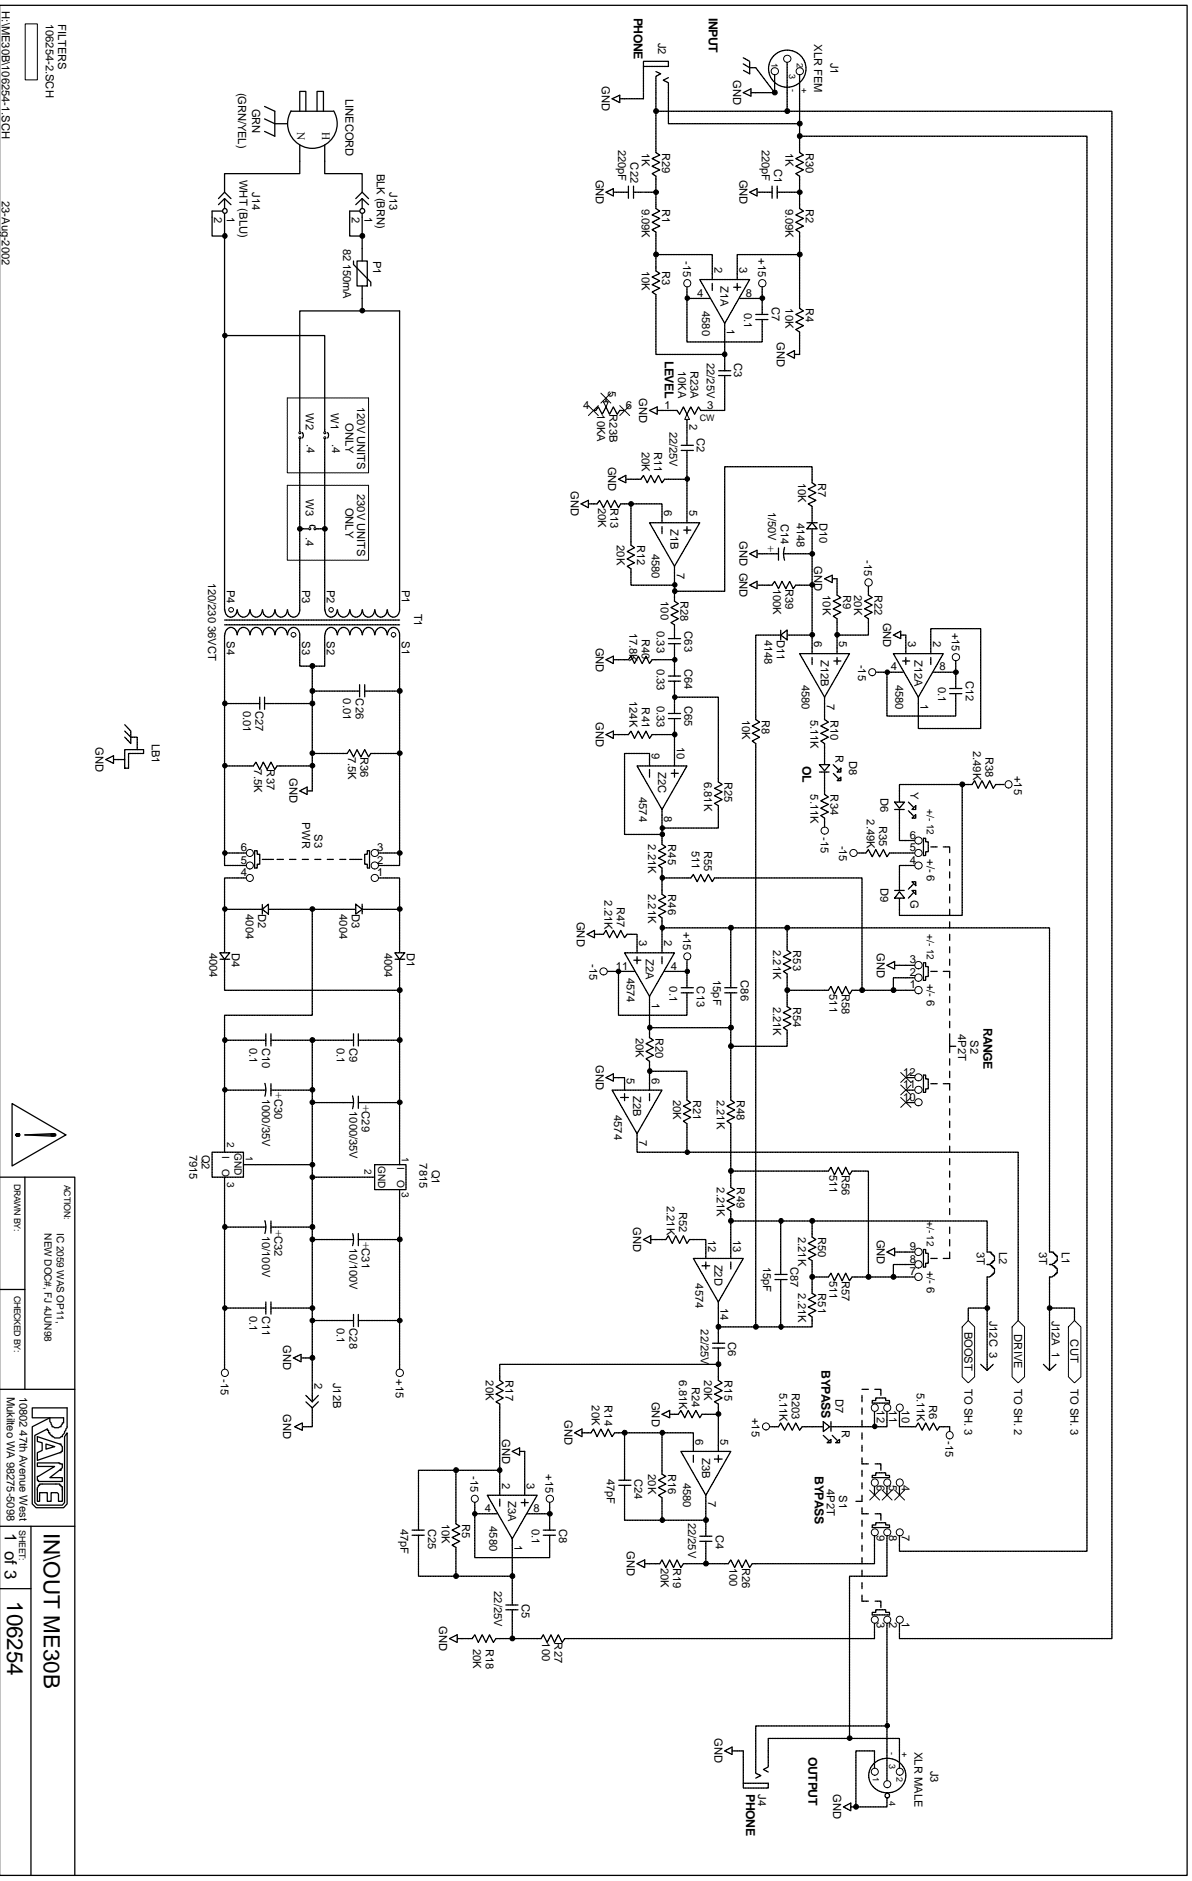

*ALL OTHER COMPONENTS ARE IDENTICAL

120V UNITS	220V UNITS
M1	M3
M2	M28
M29	

FILTERS
106254-2 SCH

23 AUG 2002

ACTION: IC 2829 W/S OPT-11
DRAWN BY: NEW SCB/7/3/SUN/98
CHECKED BY:

INOUT ME30B
SHEET 1 OF 3
106254

10802 47th Avenue West
Murrieta, CA 92575-5088

SH 1
CUT

J12-1

SH 2 J12-2
GND

SH 2 J6-4
BOOST
100KW

SH 2 J6-3
BOOST
100KW

SH 2 J6-2
BOOST
100KW

SH 2 J6-1
BOOST
100KW