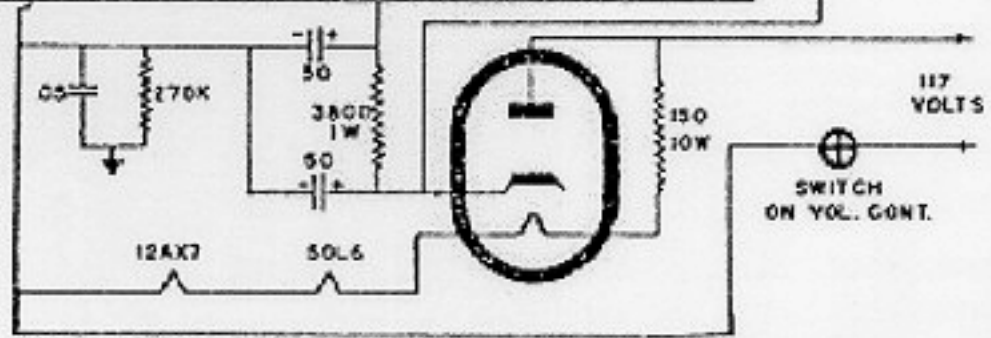

12AX7

02

12AX7

02

50L6

35Z5

SCHEMATIC DIAGRAM
INSTRUMENT AMPLIFIER

MODEL 107
117 VOLTS AC-DC
21 WATTS

MAGNA ELECTRONICS CO
INGLEWOOD, CALIFORNIA

SERIAL

4768

NO 108654