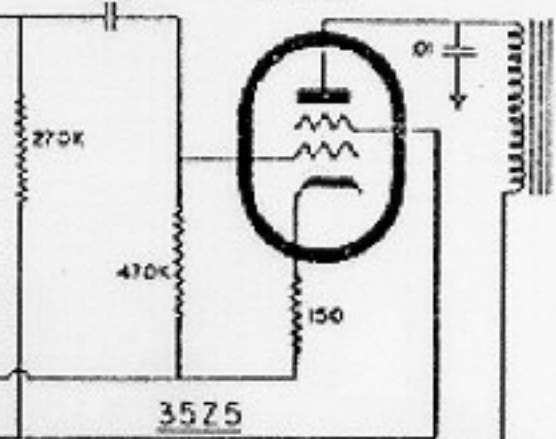

12AX7

02

12AX7

02

50L6

35Z5

SCHEMATIC DIAGRAM
INSTRUMENT AMPLIFIER

MODEL 107
117 VOLTS AC-DC
21 WATTS