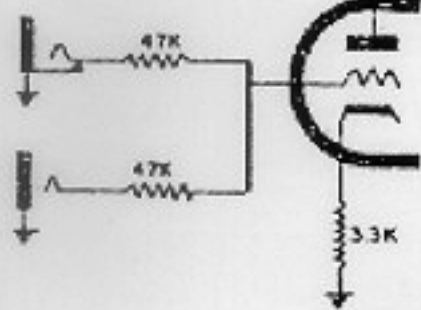

12AX7

02

12AX7

02

50L6

35Z5

SCHEMATIC DIAGRAM
INSTRUMENT AMPLIFIER

MODEL 107
117 VOLTS AC-DC
21 WATTS