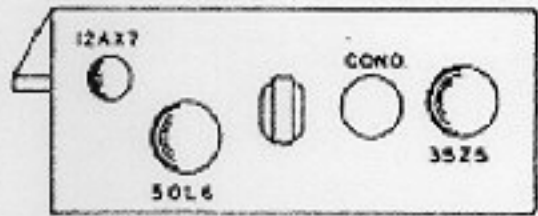

12AX7

02

12AX7

02

50L6

35Z5

SCHEMATIC DIAGRAM
INSTRUMENT AMPLIFIER

MODEL 107
117 VOLTS AC-DC
21 WATTS

MAGNA ELECTRONICS CO
INGLEWOOD, CALIFORNIA

SERIAL

4768

NO 108654