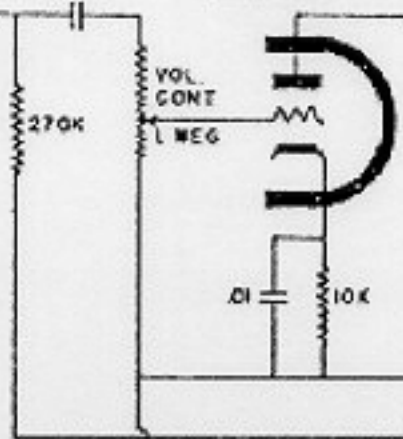

12AX7

02

12AX7

02

50L6

35Z5

SCHEMATIC DIAGRAM
INSTRUMENT AMPLIFIER

MODEL 107
117 VOLTS AC-DC
21 WATTS