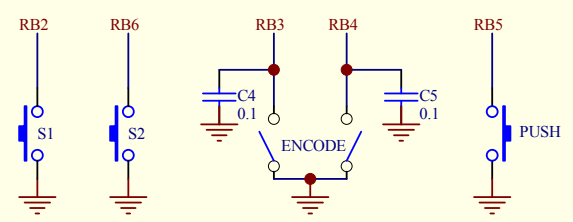

Title			
HT-1A 2 Band CW QRP Transceiver			
Size	Number	Revision	
A3	HT-1A3b		
Date:	17-Jun-2018	Sheet of	
File:	D:\HAM\HT-1\HT-1A3B.SCH	Drawn By:	BD4RG

Title		
HT-PRO1a		
Size	Number	Revision
A4		2018-06-18
Date:	18-Jun-2018	Sheet of
File:	D:\HAM\HT-1\HT-PRO1A.SCH	Drawn By: