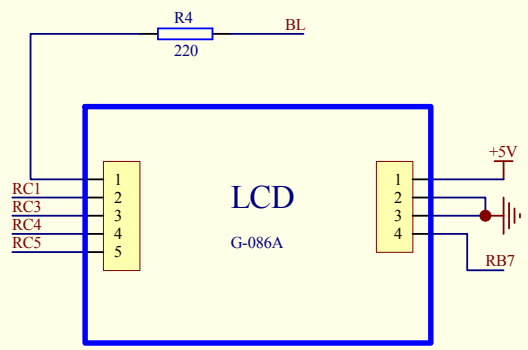

Title			
HT-1A 2 Band CW QRP Transceiver			
Size	Number	Revision	
A3	HT-1A3b		
Date:	17-Jun-2018	Sheet of	
File:	D:\HAM\HT-1\HT-1A3B.SCH	Drawn By:	BD4RG

Title		
HT-PRO1a		
Size	Number	Revision
A4		2018-06-18
Date:	18-Jun-2018	Sheet of
File:	D:\HAM\HT-1\HT-PRO1A.SCH	Drawn By: