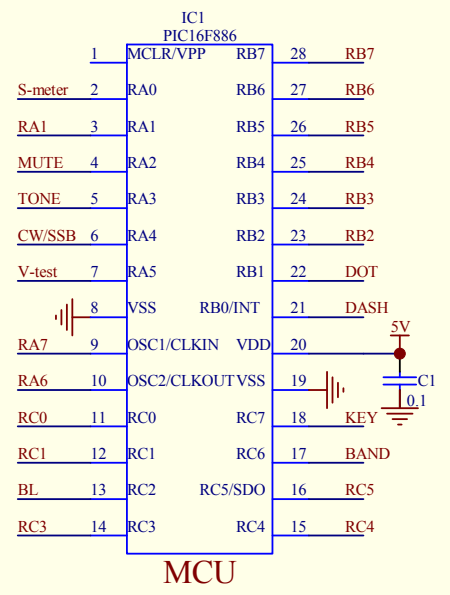

Title			
HT-1A 2 Band CW QRP Transceiver			
Size	Number	Revision	
A3	HT-1A3b		
Date:	17-Jun-2018	Sheet of	
File:	D:\HAM\HT-1\HT-1A3B.SCH	Drawn By:	BD4RG

Title		
HT-PRO1a		
Size	Number	Revision
A4		2018-06-18
Date:	18-Jun-2018	Sheet of
File:	D:\HAM\HT-1\HT-PRO1A.SCH	Drawn By: