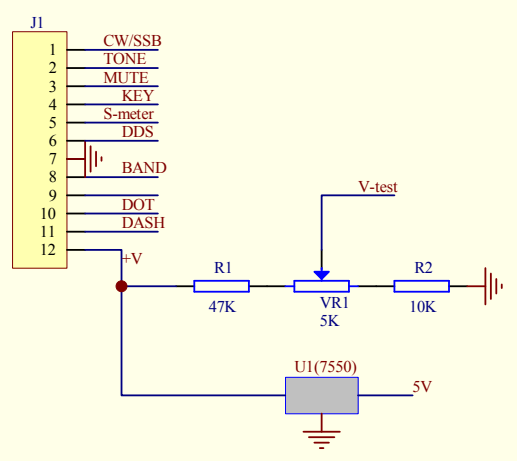

Title			
HT-1A 2 Band CW QRP Transceiver			
Size	Number	Revision	
A3	HT-1A3b		
Date:	17-Jun-2018	Sheet of	
File:	D:\HAM\HT-1\HT-1A3B.SCH	Drawn By:	BD4RG

Title		
HT-PRO1a		
Size	Number	Revision
A4		2018-06-18
Date:	18-Jun-2018	Sheet of
File:	D:\HAM\HT-1\HT-PRO1A.SCH	Drawn By: