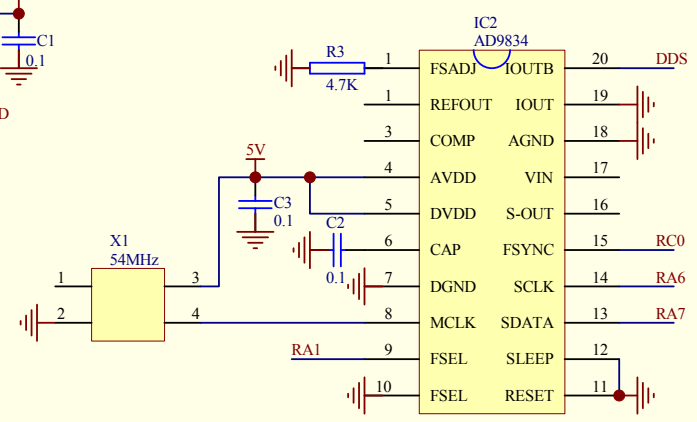

Title			
HT-1A 2 Band CW QRP Transceiver			
Size	Number	Revision	
A3	HT-1A3b		
Date:	17-Jun-2018	Sheet of	
File:	D:\HAM\HT-1\HT-1A3B.SCH	Drawn By:	BD4RG

Title		
HT-PRO1a		
Size	Number	Revision
A4		2018-06-18
Date:	18-Jun-2018	Sheet of
File:	D:\HAM\HT-1\HT-PRO1A.SCH	Drawn By: